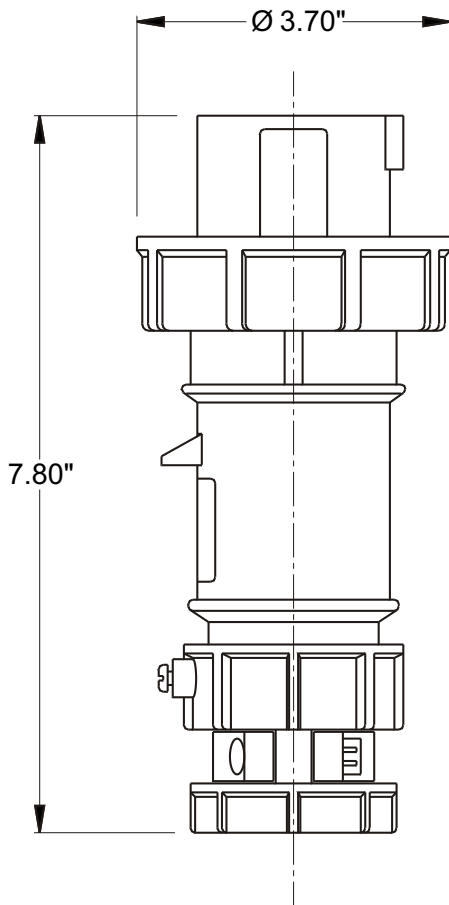

PLUG, IN-LINE

Part No.	ME 330P7W
Description:	30 Amp 480Vac 2 Pole, 3 Wire Plug
Construction:	Watertight IEC IP 67
Approvals:	UL Listed Standards 1682; 1686 CSA Certification to Spec. C22.2 No. 182.1 IEC 60309-1; IEC 60309-2

IEC COLOR CODE: Red

GROUND SOCKET: 5 Hour Position Mates with Female in 7 Hour Position.

Front View of Plug

Wire Range: #8 - #12 AWG
Cord Range: .43" - .94"
Threaded Cable Entry: 1" NPT

Drawing Not to Scale