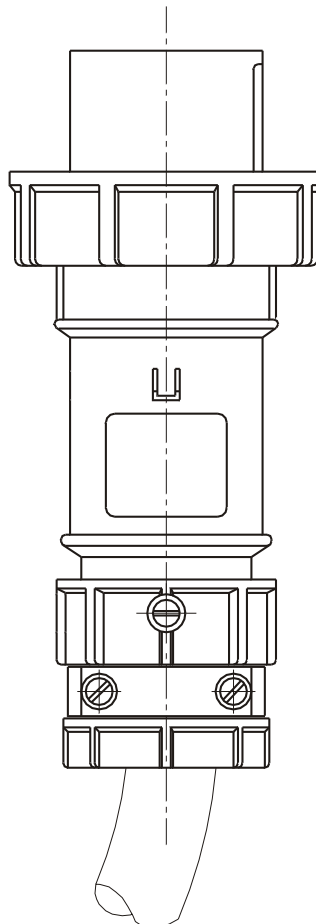

PLUG, IN-LINE

Part No.	ME 330P7W
Description:	30 Amp 480Vac 2 Pole, 3 Wire Plug
Construction:	Watertight IEC IP 67
Approvals:	UL Listed Standards 1682; 1686 CSA Certification to Spec. C22.2 No. 182.1 IEC 60309-1; IEC 60309-2

IEC COLOR CODE: Red

GROUND SOCKET: 5 Hour Position Mates with Female in 7 Hour Position.

Front View of Plug

Wire Range: #8 - #12 AWG
Cord Range: .43" - .94"
Threaded Cable Entry: 1" NPT

Drawing Not to Scale